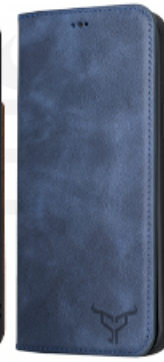

# GOEYBEAK

Magnetic Closure  
Easy Attach/Remove  
Full Grain Leather  
Attachable to Belt  
Suede Lining  
Compatible Brands: Apple & Samsung  
MOQ: 50 Pieces

# ROJIN SWC

Chic and Remarkable Design  
2 in 1 Wallet/Phone Case  
Compatible up to 6.9" Phones  
Zippered Partition on Back Side  
Front Side Card Holder with Snap Fastener  
Metalic & Leather Shoulder Strap  
Full Grain Leather  
Compatible Brands: Universal  
MOQ: 30 Pieces

# CAREN CASE

Magnetic Closure  
RFID Protection  
Full Grain Leather  
Useful Card Holder  
Kickstand Function  
Suede Lining  
Compatible Brands: Apple & Samsung  
MOQ: 50 Pieces