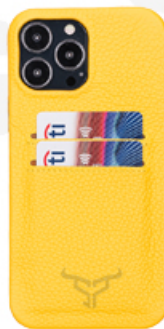

# GOESPEAK

- Magsafe Compatible
- RFID Protection
- Full Grain Leather
- Detachable 2 in 1 Wallet
- Card Slots
- High Quality Zipper
- Suede Lined Removable Case
- Attachable to Magnetic Surfaces
- Soft and Elastic Structure
- Protective Pads
- Compatible Brands: Apple & Samsung
- MOQ: 50 Pieces

# GOEY EAK

Slim and Light Design  
Full Grain Leather  
Suede Lining  
Useful Card Holder  
Easy access to ports  
High Edge Construction Against Scratches  
Compatible Brands: Apple & Samsung  
MOQ: 50 Pieces