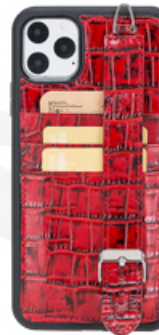

# GOESPEAK

- Slim and Light Design
- Backside Full Grain Leather
- Magsafe Compatible
- Wireless Charging Compatible
- Suede Lining
- Attachable to Magnetic Surfaces
- High Edge Construction Against Scratches
- Compatible Brands: Apple & Samsung
- MOQ: 50 Pieces

# GOESPEAK

RFID Protection  
Full Grain Leather  
Suede Lining  
Useful Card Holder  
Handle for Tight Grip  
Stylish Hanger  
Compatible Brands: Apple & Samsung  
MOQ: 50 Pieces

DELHI

GOEY EAK

- Magsafe Compatible
- RFID Protection
- Full Grain Leather
- Detachable 2 in 1 Wallet
- Card Slots
- Kick-Stand Function
- Suede Lining
- Attachable to Magnetic Surfaces
- Soft and Elastic Structure
- Protective Pads
- Compatible Brands: Apple & Samsung
- MOQ: 50 Pieces